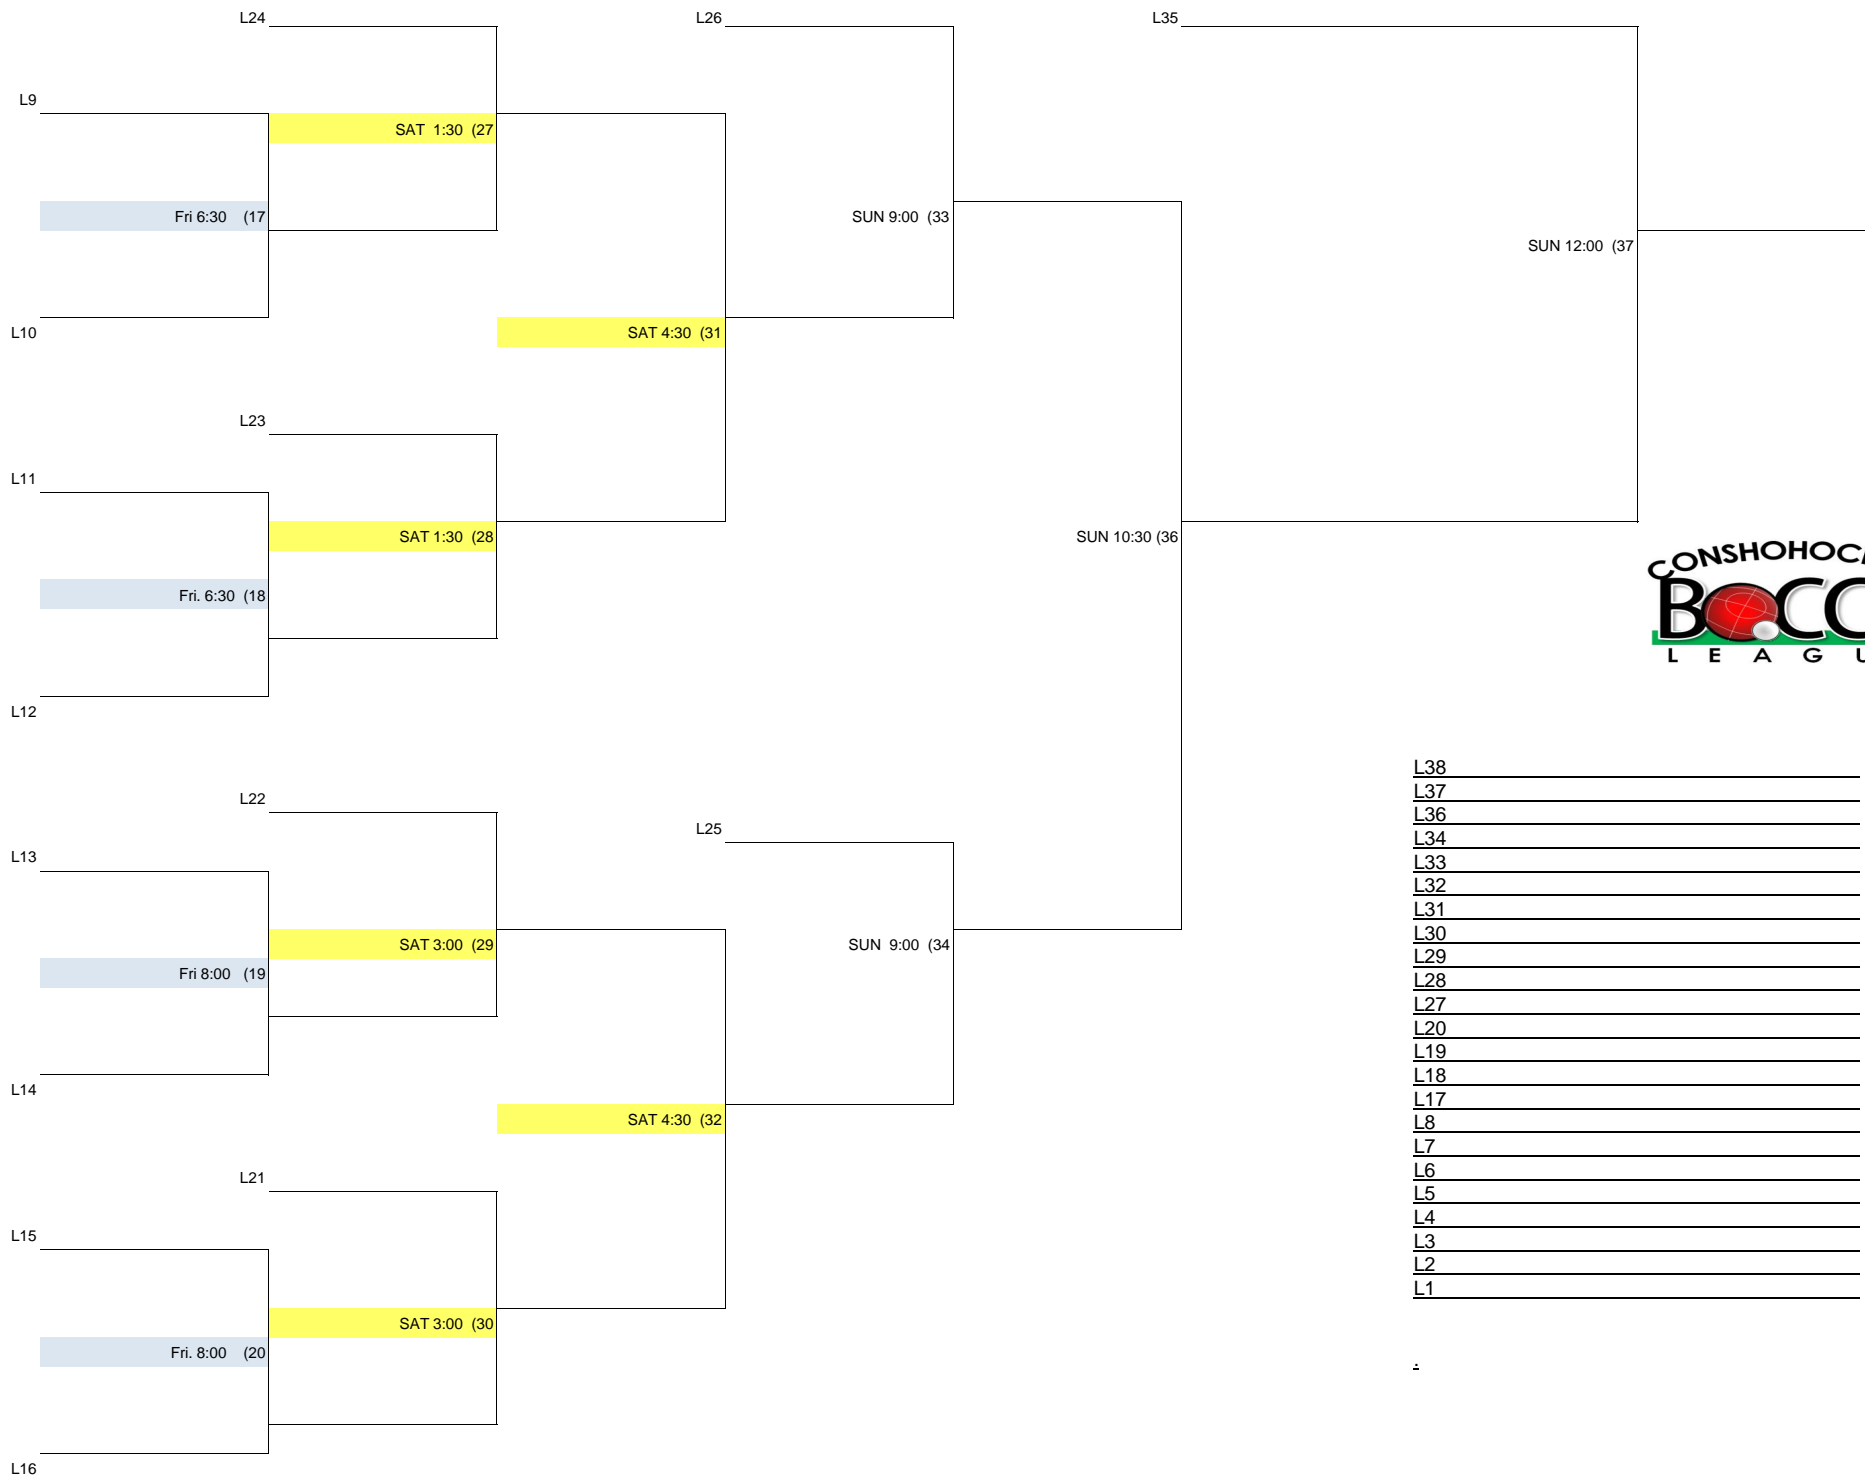

24 Team Seeded Double Elimination Playoff
 First Round loser will be eliminated.

GAMES TIMES ARE ESTIMATED. Please plan to arrive
 30 minutes prior to the estimated time of your game.
 Games will run continuously !

- L38 _____
- L37 _____
- L36 _____
- L34 _____
- L33 _____
- L32 _____
- L31 _____
- L30 _____
- L29 _____
- L28 _____
- L27 _____
- L20 _____
- L19 _____
- L18 _____
- L17 _____
- L8 _____
- L7 _____
- L6 _____
- L5 _____
- L4 _____
- L3 _____
- L2 _____
- L1 _____