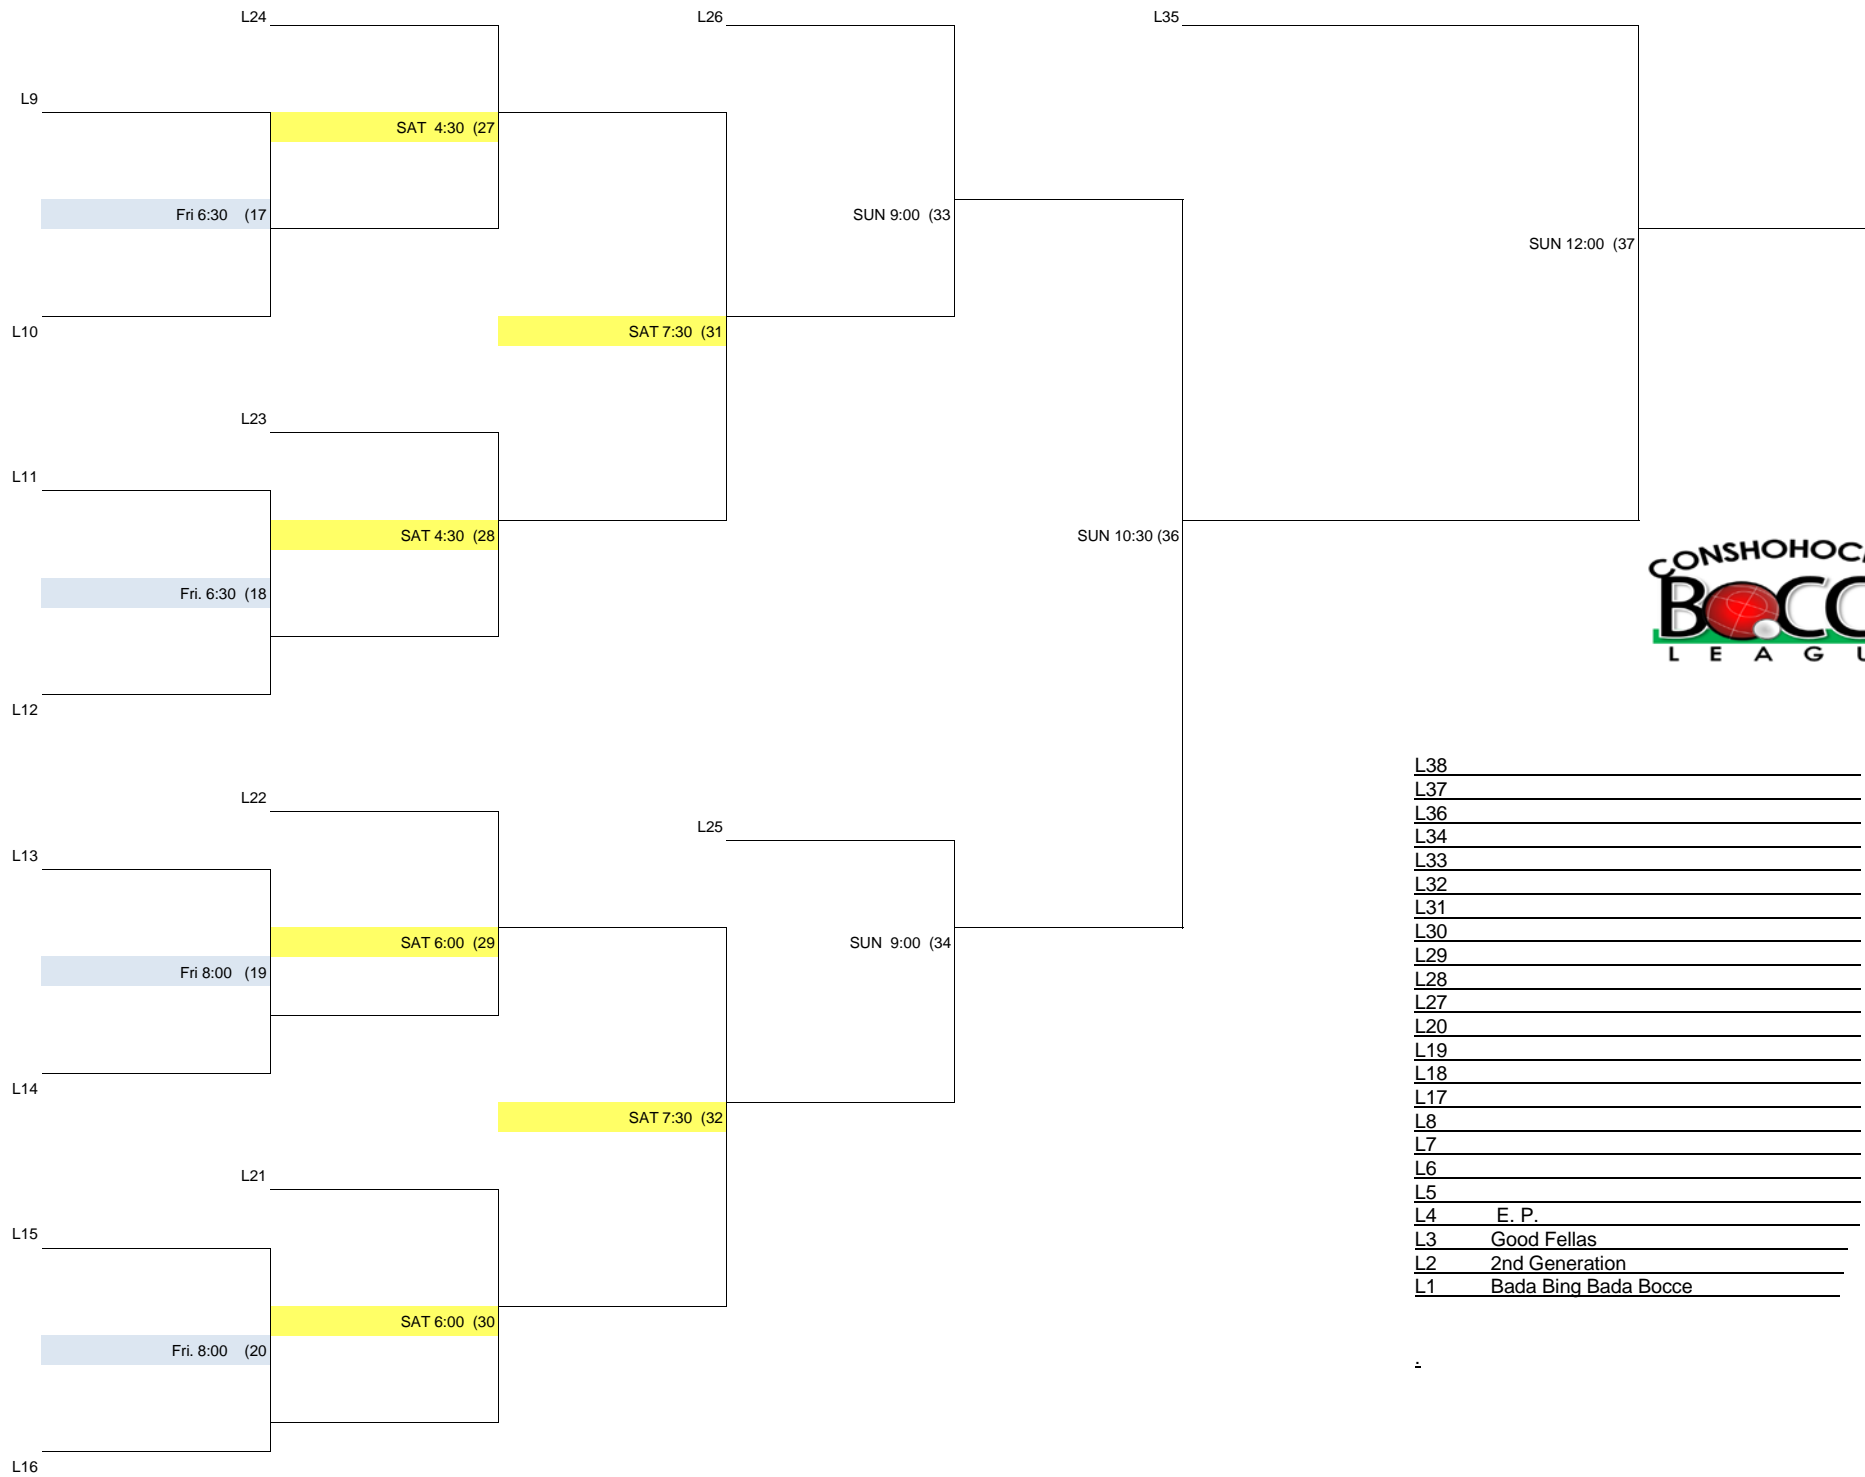

24 Team Seeded Double Elimination Playoff
 First Round loser will be eliminated.

GAMES TIMES ARE ESTIMATED. Please plan to arrive
 30 minutes prior to the estimated time of your game.
 Games will run continuously !

- L38 _____
- L37 _____
- L36 _____
- L34 _____
- L33 _____
- L32 _____
- L31 _____
- L30 _____
- L29 _____
- L28 _____
- L27 _____
- L20 _____
- L19 _____
- L18 _____
- L17 _____
- L8 _____
- L7 _____
- L6 _____
- L5 _____
- L4 E. P. _____
- L3 Good Fellas _____
- L2 2nd Generation _____
- L1 Bada Bing Bada Bocce _____